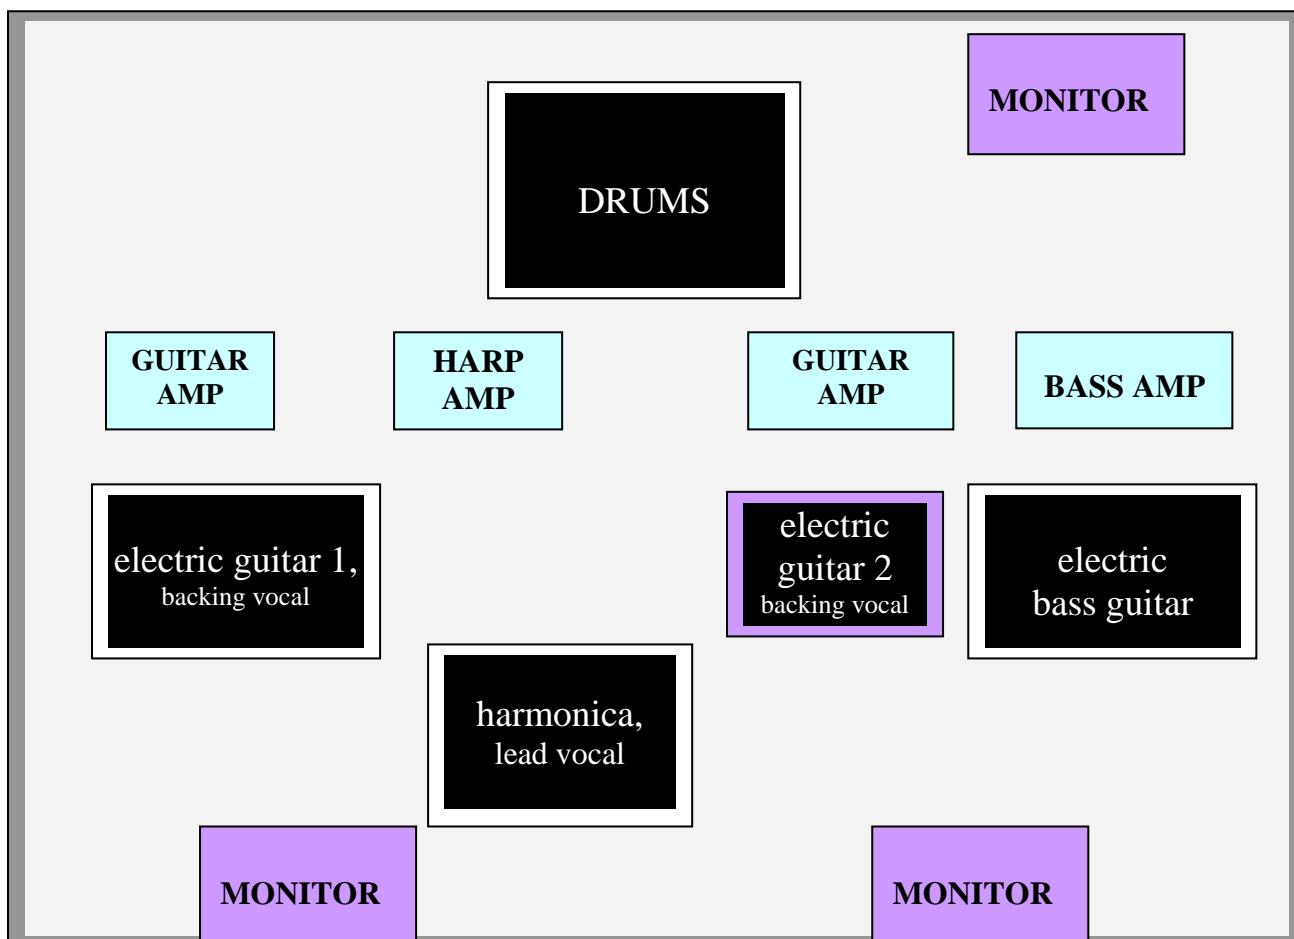

Stage plan & backline rider:

Tomislav Goluban

Backline rider

HARMONICA, VOCAL

- one vocal mic with stand
- tube amp (Fender '59 Bassman)

ELECTRIC GUITAR 2

- one guitar amp (aprox. 20.50W)

DRUMS

- classic drums set
- 4 cimbals, drumchair, pedals, 4 stands

ELECTRIC BASS GUITAR

- one bass amplifier (aprox. 30-50W)

ELECTRIC GUITAR 1

- one vocal mic with stand
- one guitar amp (aprox. 30-50W)