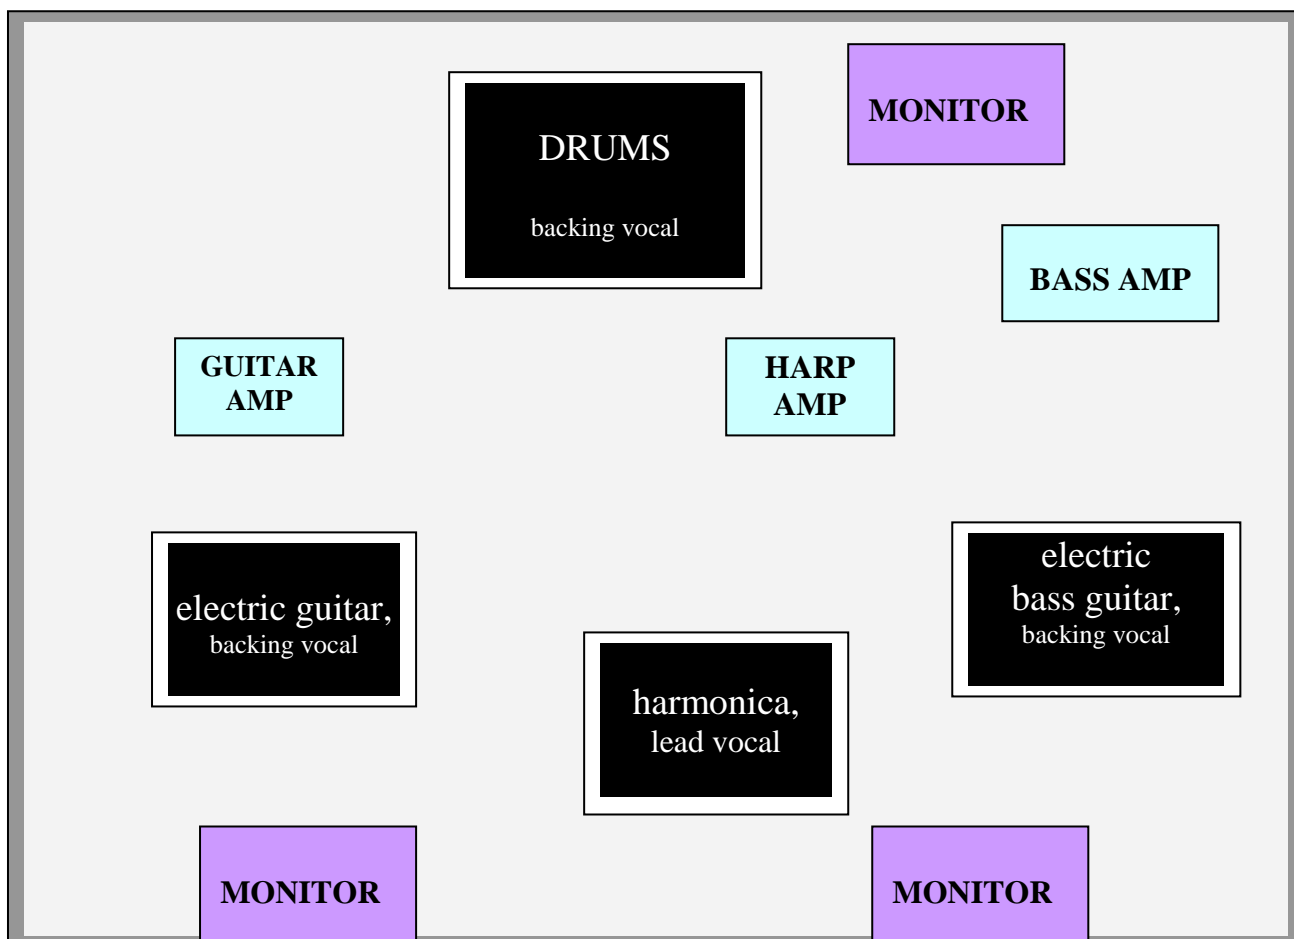

Stage plan & backline rider:

Tomislav Goluban Band

Backline rider

HARMONICA, VOCAL

- one vocal mic with stand
- tube amp (Fender '59 Bassman)

DRUMS

- classic drums set
- 4 cimbals, drumchair, pedals, 4 stands

ELECTRIC BASS GUITAR

- one vocal mic with stand
- one bass amplifier (aprox. 30-50W)

ELECTRIC GUITAR

- one vocal mic with stand
- one guitar amp (aprox. 30-50W)