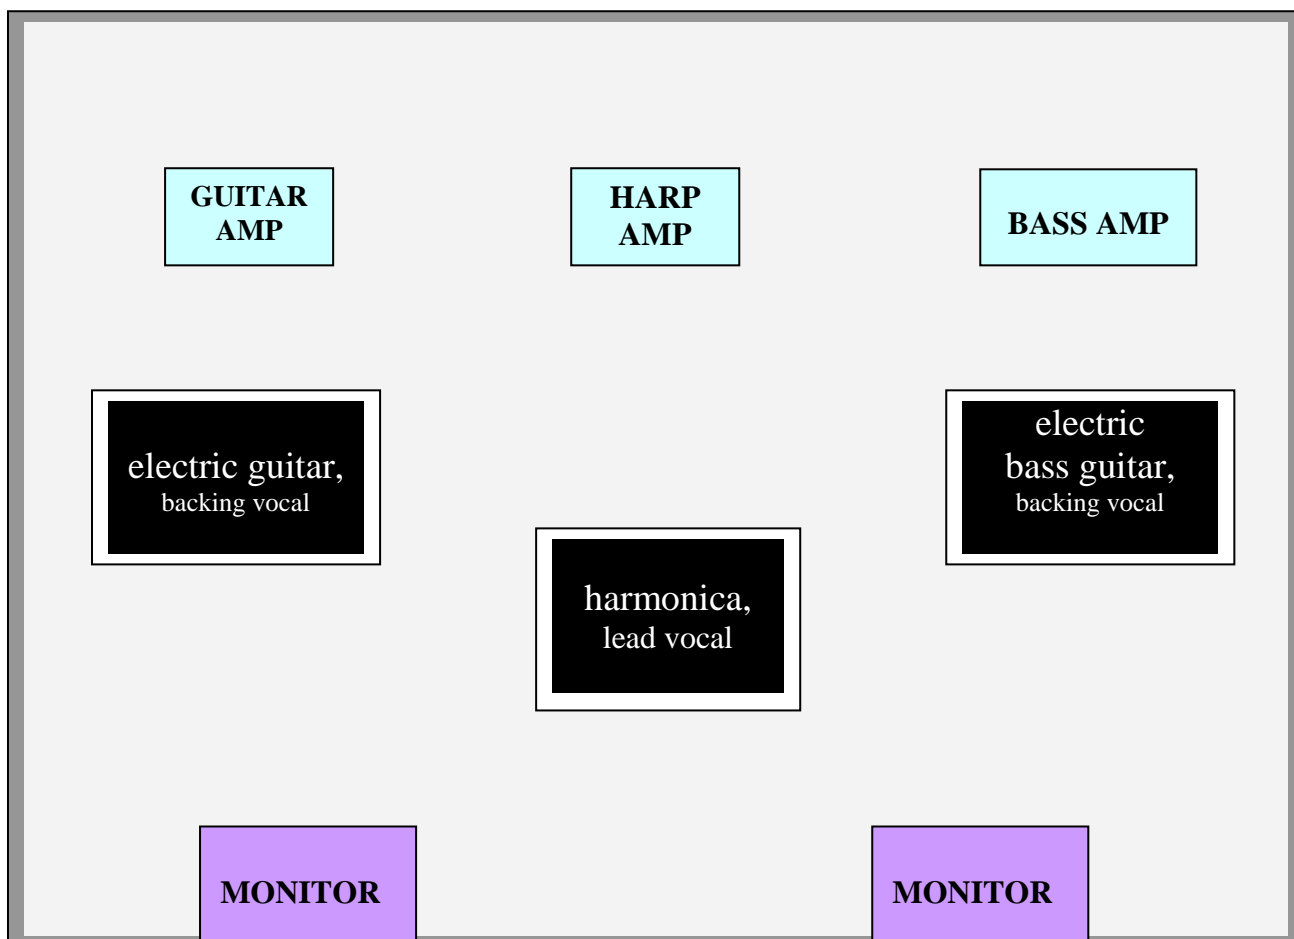

Stage plan & backline rider:

### Backline rider

#### HARMONICA, VOCAL

- one vocal mic with stand
- tube amp (Fender Blues Jr.)
- one bar chair (no arms)

#### ELECTRIC BASS GUITAR

- one vocal mic with stand
- one bass amp (aprox. 30-50W)
- one bar chair (no arms)