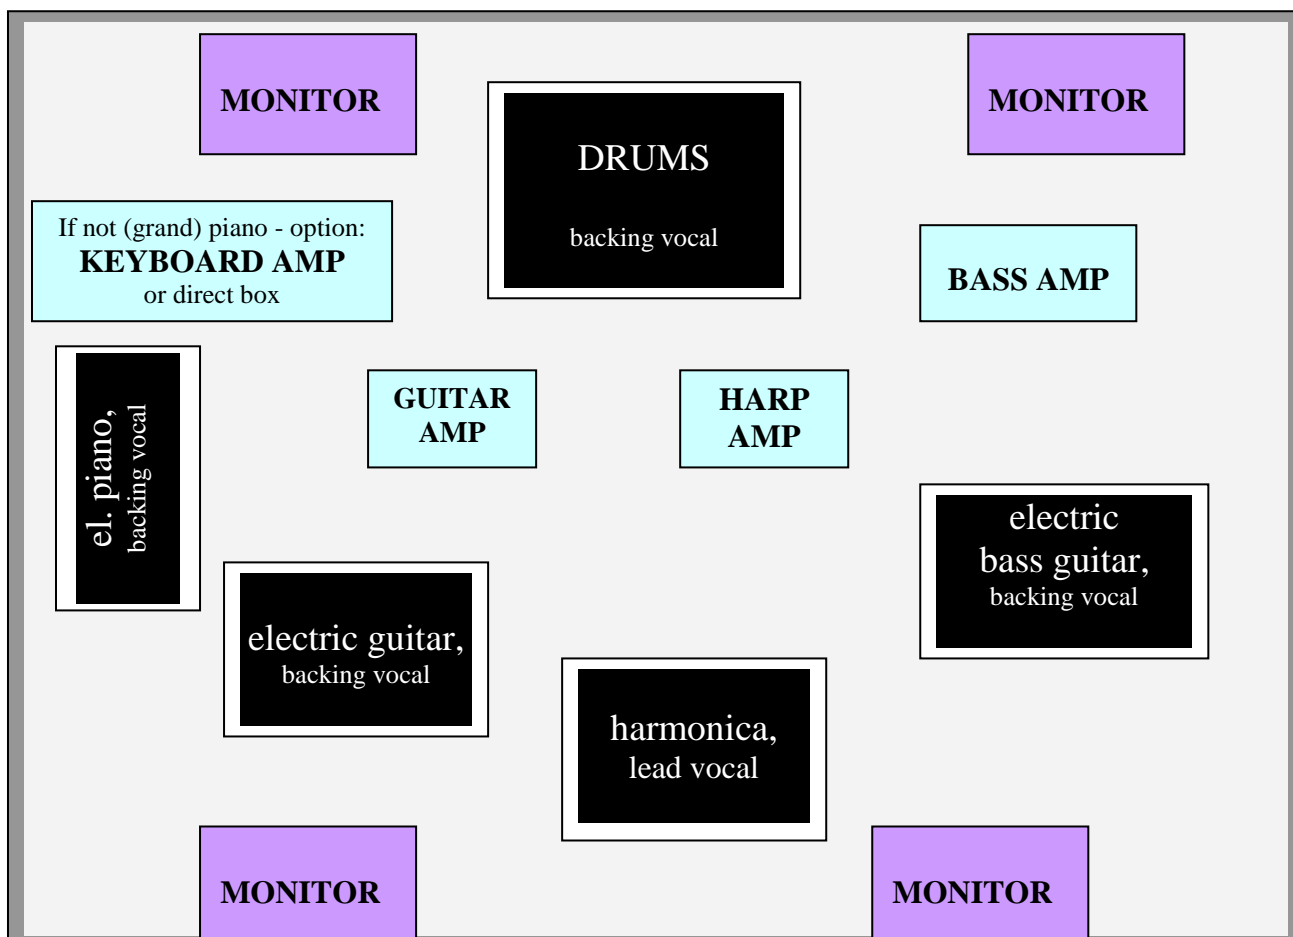

Stage plan & backline rider:

Tomislav Goluban

Backline rider

HARMONICA, VOCAL

- -one vocal mic with stand
- -tube amp (Fender '59 Bassman)

(ELECTRIC) PIANO

- -one vocal mic with stand
- -grand piano, piano or electric piano
- -one piano chair
- -keyboard amp or direct box

DRUMS

- -one vocal mic with stand
- -classic drums set
- 4 cimbals, drumchair, pedals, 4 stands

ELECTRIC BASS GUITAR

- -one vocal mic with stand
- -one bass amplifier (aprox. 30-50W)

ELECTRIC GUITAR

- -one vocal mic with stand
- -one guitar amp (aprox. 30-50W)